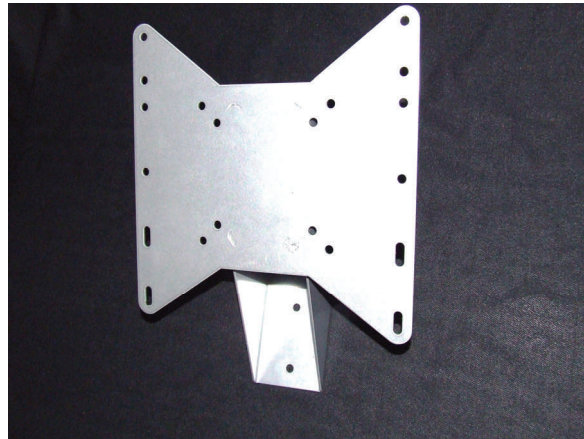

LCD TV WALL MOUNT FOR VESA STANDARD 17-40 INCH SCREENS

LWM-200TK

THE ULTIMATE WALL MOUNT FOR YOUR MID-SIZE FLAT SCREEN TV

- For screen sizes 17 to 40inch (43 to 102 cm).
- VESA compliant mounting: 75x75, 100x100, 200x100, 200x150, 200x200.
- Tilt adjustment variable up to 20 degrees.
- Single stud, in-line wall fixing
- Mounting distance from wall to rear of panel: 80mm.
- Maximum load rating of 40 kg.
- All-metal construction, Silver or Black powder coated finish.
- Supplied complete with all mounting hardware.